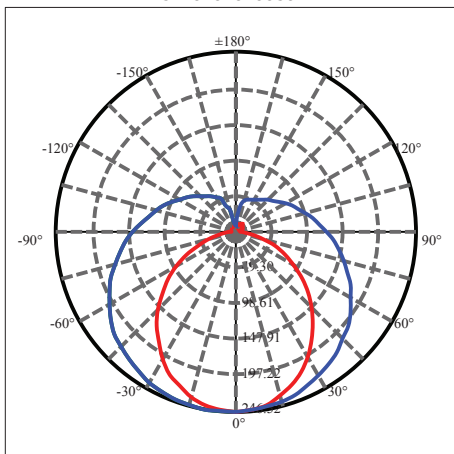

PHOTOMETRIC SPECIFICATIONS

8719157010580